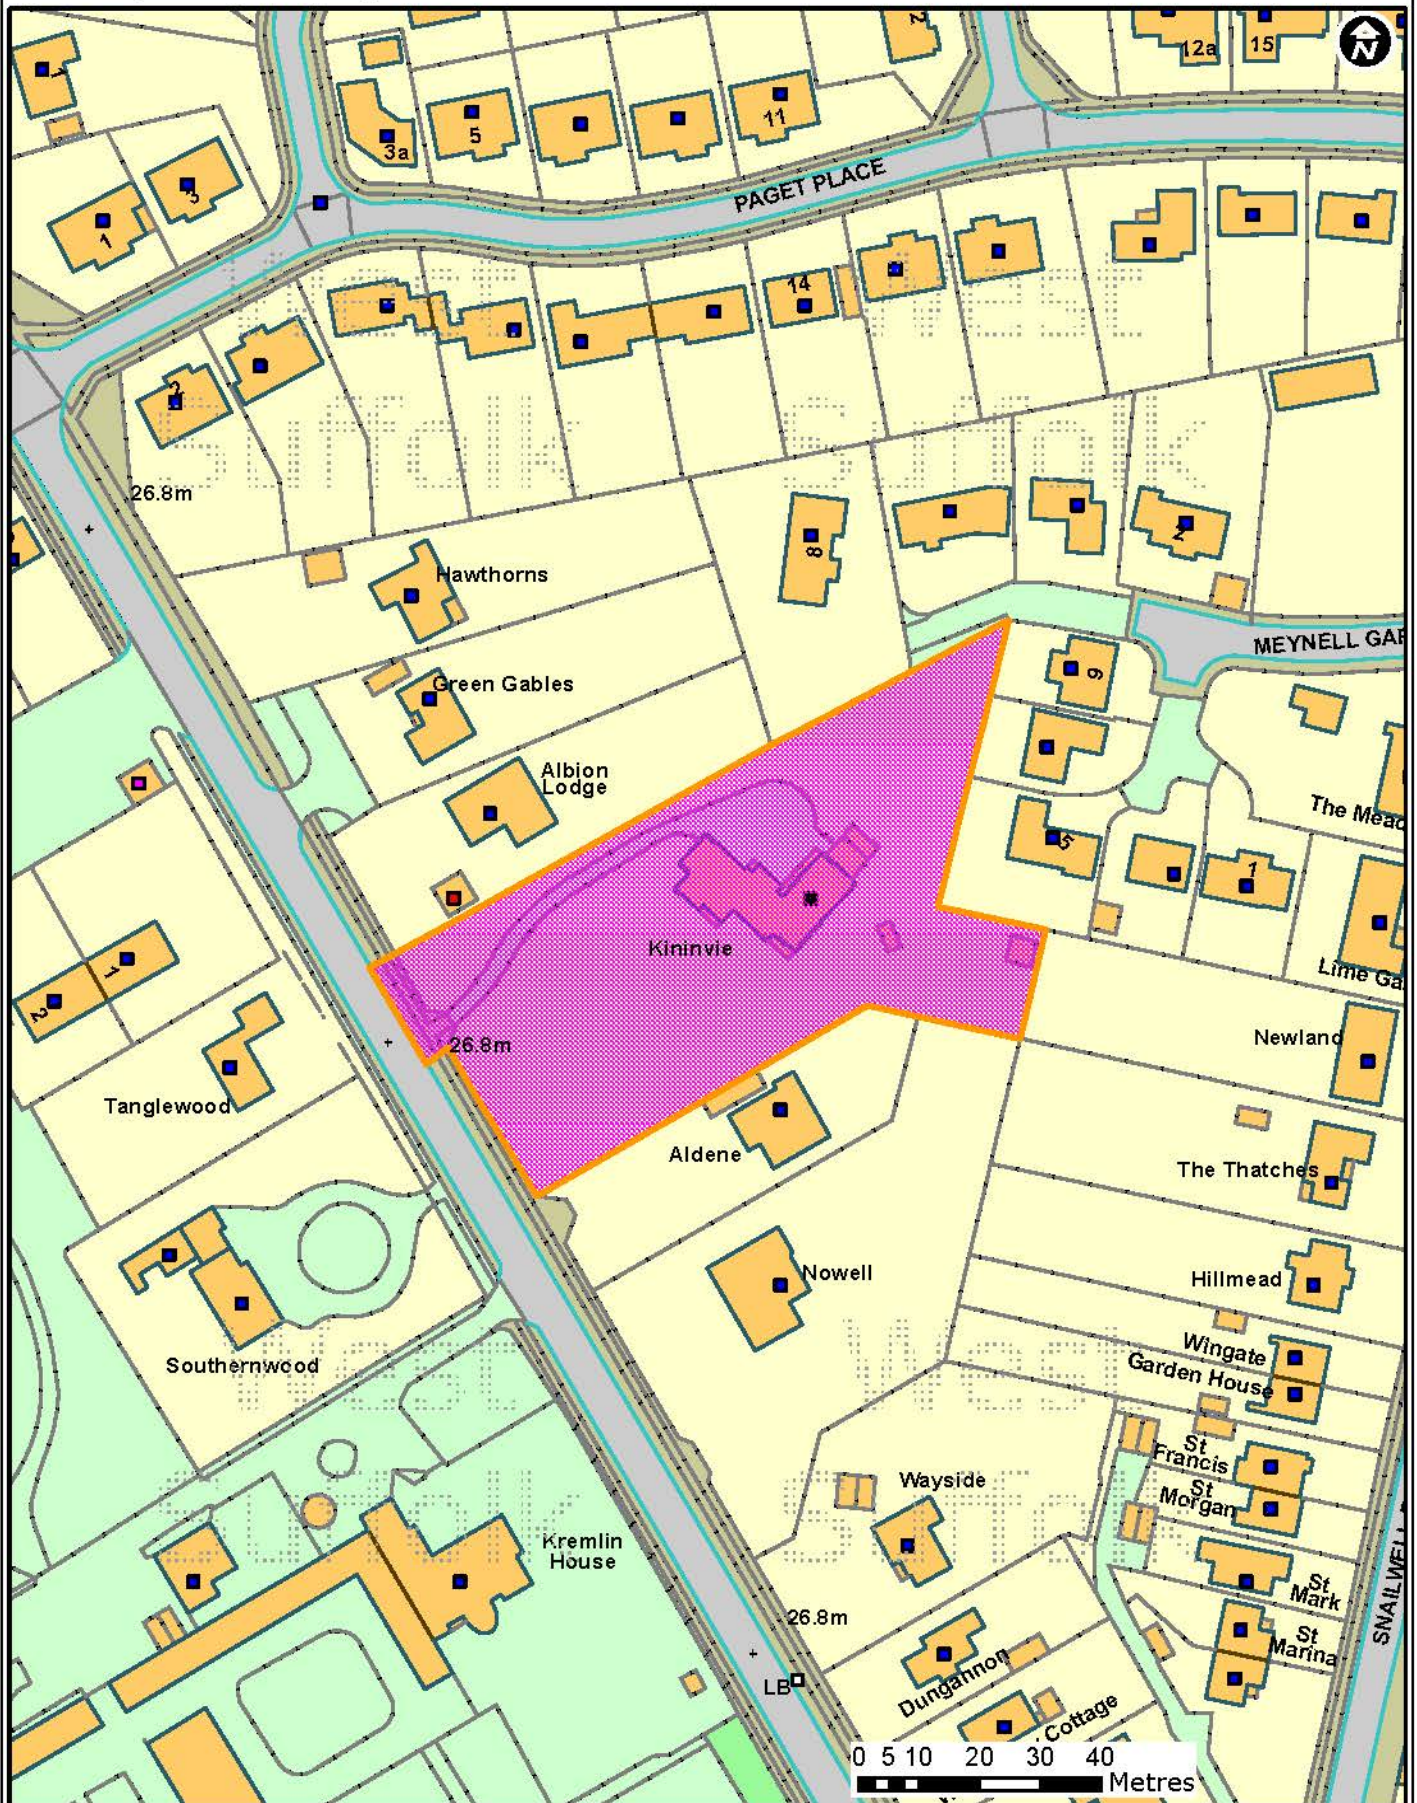

DC/15/2120/FUL

Kininvie, Fordham Road, Newmarket

Forest Heath • St Edmundsbury

West Suffolk
working together

© Crown Copyright and database rights 2015 Ordnance Survey 100019675/100023282. You are not permitted to copy, sub-license, distribute or sell any of this data to third parties in any form. Use of this data is subject to terms and conditions. See www.westsuffolk.gov.uk/disclaimer.cfm.

Scale: 1:1,250
Date: 20/06/2016